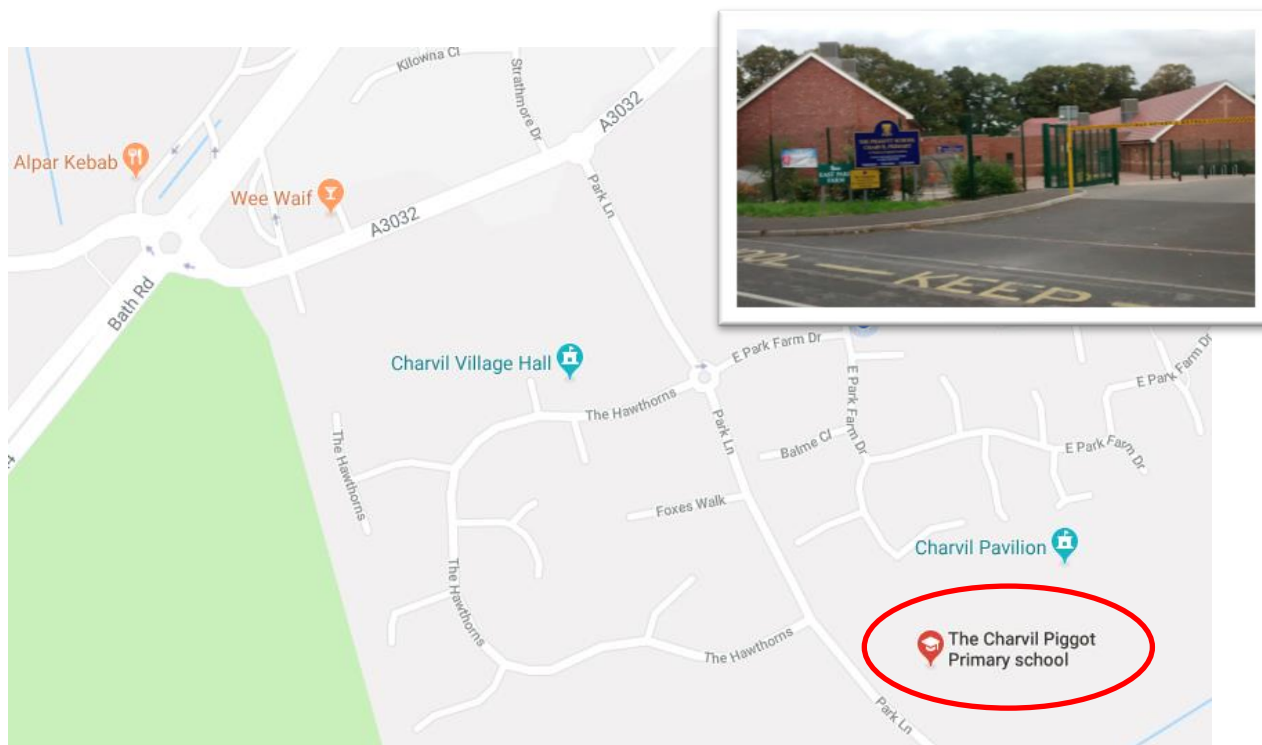

## Location:

Charvil Piggott Primary School

Park Lane

Charvil

RG10 9TR

(SatNav can be misleading, please follow written directions below)

## Directions from Twyford:

Take the A3032 Old Bath Road towards Charvil. At the mini roundabout, before you reach the Wee Waif, turn left onto Park Lane. At the next roundabout continue straight on. After 200 Yds, turn left into the service road, marked "Deliveries". Turn immediately right through the green gates to the staff car park. Additional parking is available in the main school car park.

## Directions from Woodley:

Take the A4 towards Maidenhead. At the Texaco/Wee Waif roundabout, turn right onto the A3032 Old Bath Road towards Charvil. At the mini roundabout, just after the Wee Waif, turn right onto Park Lane. At the next roundabout continue straight on. After 200 Yds, turn left into the service road, marked "Deliveries". Turn immediately right through the green gates to the staff car park. Additional parking is available in the main school car park.